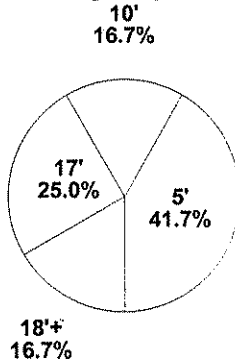

Scoring Range